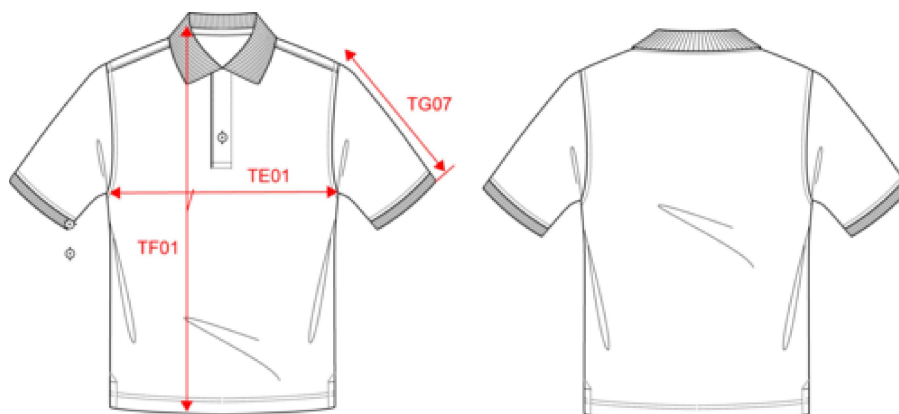

# KARIBAN

K241

Piquépolo korte mouwen heren

## Afmeting

Measurements in cm	S	M	L	XL	XXL	3XL	4XL
TE01 - 1/2 chest width at 1.5cm below armhole	50.00	53.00	56.00	59.00	62.00	65.00	68.00
TF01 - Total height from HSP	70.00	72.00	74.00	76.00	78.00	80.00	82.00
TG07 - Short sleeve length	22.75	23.50	24.25	25.00	25.75	26.50	27.25