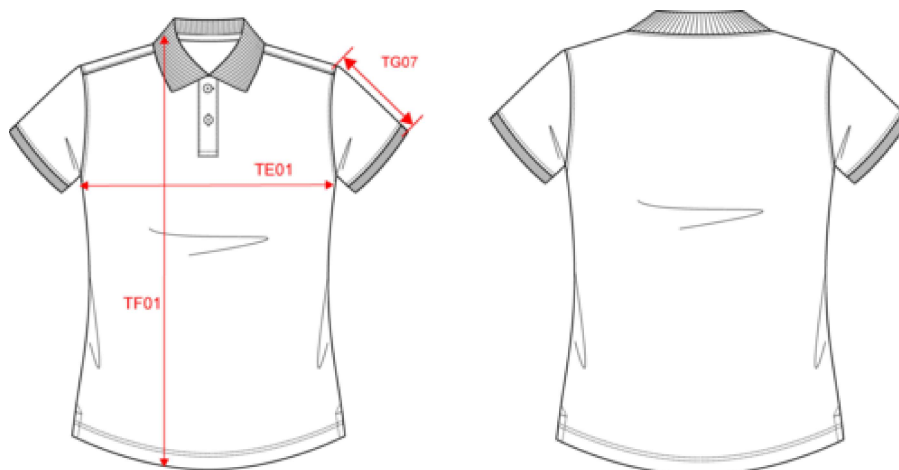

KARIBAN

K242

Damespolo korte mouwen

Afmeting

Measurements in cm	S	M	L	XL	XXL	3XL
TE01 - 1/2 chest width at 1.5cm below armhole	46.00	49.00	52.00	55.00	58.00	61.00
TF01 - Total height from HSP	62.00	64.00	66.00	68.00	70.00	72.00
TG07 - Short sleeve length	13.75	14.50	15.25	16.00	16.75	17.50